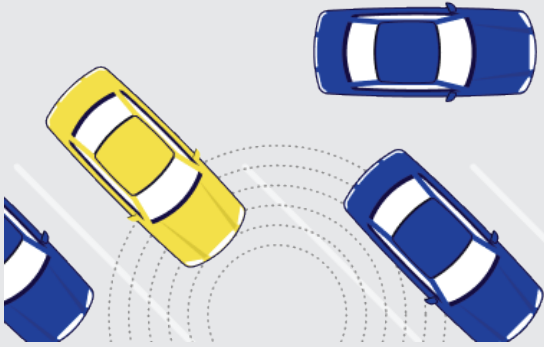

### Environmental Mapping Technology (EMT)

Intelligently build an up-to-date street view to precisely determine the exact location even when the GPS signal is blocked.

## Parking Occupancy & Guidance

*SenSen's parking occupancy detection is a camera-based solution that provides highly accurate bay level occupancy detection.*

*Designed to provide an accurate, adaptable and affordable solution.*