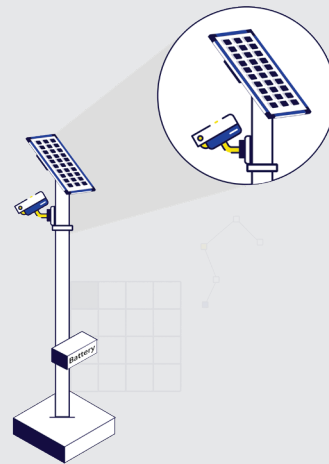

SenFORCE Fixed

SenFORCE Fixed is the world's first fixed camera parking enforcement solution. Our breakthrough allows automated parking enforcement via fixed cameras and number plate recognition software.

Fixed camera parking enforcement works by continuously monitoring the vehicles parked under the camera view. The system is designed to operate in real-time in the toughest environmental conditions.