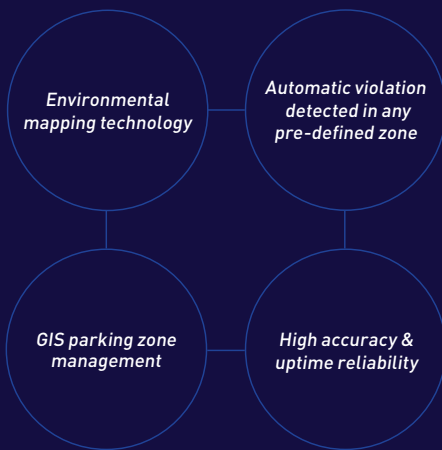

Key Benefits