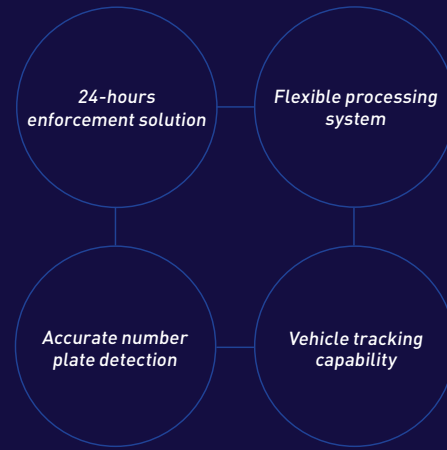

Key Benefits