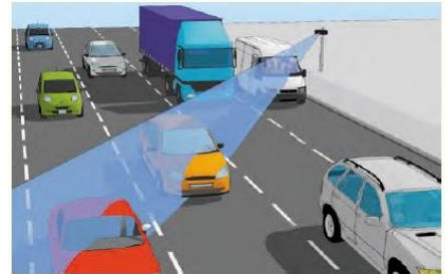

Why Spot Speed

SENSEN'S SPOT SPEED DETECTING LPR

Our solution is a novel system for vehicle speed detection & estimation using state-of-the-art AI to locate the license plate of passing vehicles in order to implement, manage & monitor road safety.

SOLUTION HIGHLIGHTS

- Multi-megapixel, high frame rate, high-sensitivity machine vision cameras
- Low-footprint, lightweight, high-capacity battery technology
- High-bandwidth 4G-5G communication networks
- Highly accurate, triggerless, video-based vehicle detection
- 24/7 consistent operation unaffected by darkness or sun glare
- Available in multiple configurations – Fixed or Mobile

KEY FEATURES

- End-to-end speed enforcement solution
- Highly accurate
- Weather-proof enclosure
- Cloud & edge processing capabilities
- Ease of installation & commissioning
- Minimal ongoing maintenance
- Cloud back office system for enforcement events, reports & analytics based on configurable speeding thresholds

KEY BENEFITS

- Instantaneous speed detection
- Instantaneous speed enforcement
- Evidence capturing in form of high-resolution images & video
- Flash units for illumination using minimum power
- Vehicle identification & matching
- Extensive analytics on key indices

BUSINESS OUTCOMES

- Transforming the way authorities can manage road safety plans
- Improved detection rates
- High processing & operational flexibility in a cost-effective manner

Sensen.ai

Level 1, 9 Harper Street, Abbotsford,

Victoria, 3067 Australia

Website - www.sensen.ai

Melbourne

(+61) 3 9417 5368

Sydney

(+61) 3 9417 5368

India

(+91) 40-29882270

Singapore

(+65) 9624 9834

sales@sensen.ai