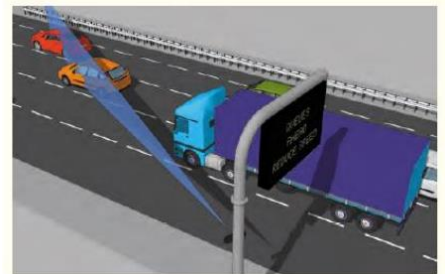

Why Spot Speed

SENSEN'S SPOT SPEED DETECTING LPR

Our solution is a novel system for vehicle speed detection & estimation using state-of-the-art AI to locate the license plate of passing vehicles in order to implement, manage & monitor road safety.

SOLUTION HIGHLIGHTS

- Multi-megapixel, high frame rate, high-sensitivity machine vision cameras
- Low-footprint, lightweight, high-capacity battery technology
- High-bandwidth 4G-5G communication networks
- Highly accurate, triggerless, video-based vehicle detection
- 24/7 consistent operation unaffected by darkness or sun glare
- Available in multiple configurations – Fixed or Mobile

KEY FEATURES

- End-to-end speed enforcement solution
- Highly accurate
- Weather-proof enclosure
- Cloud & edge processing capabilities
- Ease of installation & commissioning
- Minimal ongoing maintenance
- Cloud back office system for enforcement events, reports & analytics based on configurable speeding thresholds

KEY BENEFITS

- Instantaneous speed detection
- Instantaneous speed enforcement
- Evidence capturing in form of high-resolution images & video
- Flash units for illumination using minimum power
- Vehicle identification & matching
- Extensive analytics on key indices

BUSINESS OUTCOMES

- Transforming the way authorities can manage road safety plans
- Improved detection rates
- High processing & operational flexibility in a cost-effective manner

Sensen.ai

Level 1, 9 Harper Street, Abbotsford,

Victoria, 3067 Australia

Website - www.sensen.ai

Melbourne

(+61) 3 9417 5368

Sydney

(+61) 3 9417 5368

India

(+91) 40-29882270

Singapore

(+65) 9624 9834

sales@sensen.ai