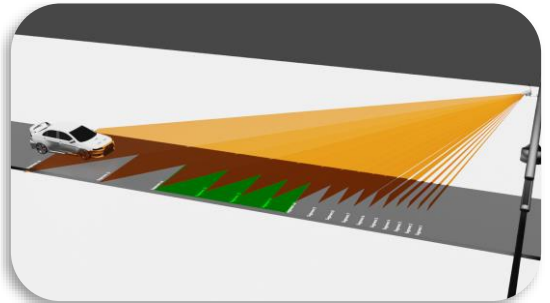

# Spot Speed

## Unparalleled Technology

Independent speed measurement using Lidar & camera pixel technology

## Highly Accurate & Efficient

Captures vehicle travelling up to 120kph

*"As our urban centres more crowded, it follows there will be a higher number of offences caused by irresponsible or inattentive motorists. Thanks to our speed spot detection solution, police and road authorities are able to identify and stamp out such behaviour."*