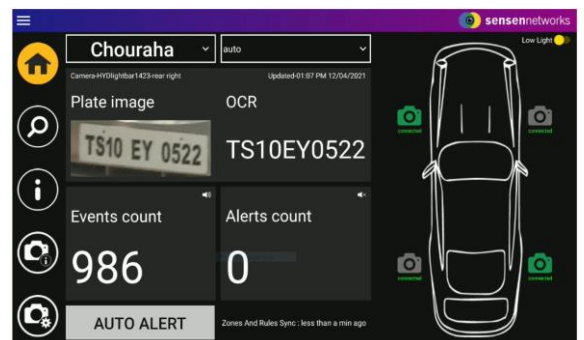

INTEGRATE & CUSTOMIZE

The Back Office System (BOS) is a dynamic platform which receives data from the GeminEYE mobile app and processes it in real time to generate business data. Users receive:

- Live detection in the form of alerts & events
- Customised options to view detected images
- User admin for role assigning
- Sound notification of live alerts & events
- Handy search function
- On/off toggle for live alert & events
- Business data downloadable from the web app